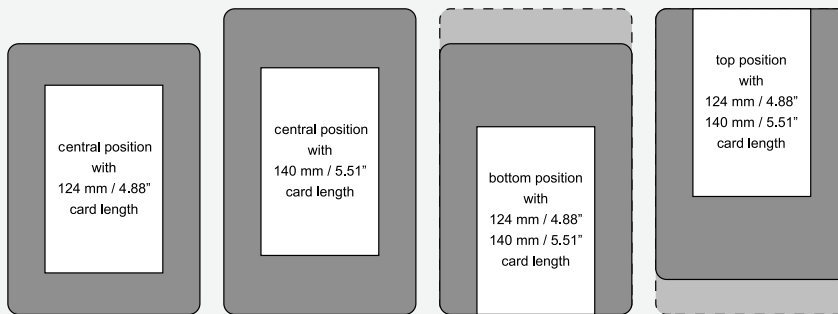

The printer can personalize preprinted cards of 2 different sizes: 4.88" x 3.46" (124mm x 88mm) and 5.51" x 3.46" (140mm x 88mm). The maximum printable area is 86mm x 54mm.

RFID, NFC and UHF encoding modules are optional to help you produce secure access badges on demand. The XXL 2.0 ID card printer features a **2-year warranty**.

Idesco is the exclusive distributor of the XXL 2.0 ID card printer.
Call Idesco today at **800-336-1383** to order your printer and issue durable oversized badges on demand.

Did you know? Idesco has designed a comprehensive rental program to help you get the printers that you need whenever you need them. Call us today at 800-336-1383 to learn more.

TECHNICAL SPECIFICATIONS

- **Printing Technology:** Dye Sublimation/Thermal Transfer
- **Interface:** USB rev1.1 - compatible with USB 2.0
- **Ribbons:**
YMCKO - 200 prints.
Monochrome black ribbon (K) - 2,000 prints.
White, blue, red, green, silver, and gold ribbons
- **Printing quality:** 300 dpi
- **Speed:**
Up to 180 cards per hour (YMCKO)
Up to 1,400 cards per hour (Monochrome)
- **Card formats:**
4.88" x 3.46" (124mm x 88mm)
5.51" x 3.46" (140mm x 88mm)
- **Card thickness:** 20mil - 40mil
- **Feeder:** 100 cards (0.76mm / 30mil thickness)
- **Output hopper:** 50 cards (0.76mm / 30mil thickness)
- **Operating Systems:** Windows 10, 8 & 7 (32/64-bit), Windows 2000, XP, Vista, Mac OS 10.5-10.8
- **Dimensions** (without feeder and hopper): 7.79" W x 13.94" L x 8.03" H
- **Encoding Options:** RFID, UHF, NFC encoder modules
- **Further Options:** Ethernet Connectivity
- **Weight:** 11.4 lbs (options not included)
- **Warranty:** 2 years
- **Print positions:**