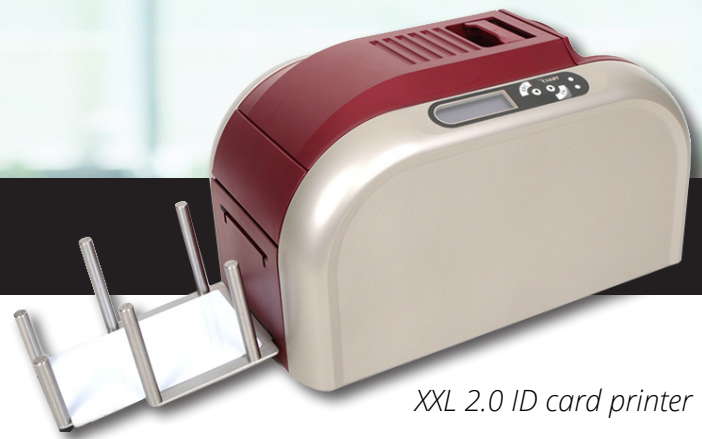

Oversized ID badge

XXL 2.0 ID CARD PRINTER

Events such as concerts, awards ceremonies, tradeshow, and sports competitions require maximum security. The XXL 2.0 card printer for oversized badges is the professional solution to issue durable badges on demand.

XXL 2.0 ID card printer

Enhance security with **oversized photo ID badges**. The XXL 2.0 ID card printer allows you to personalize oversized ID cards on demand. Oversized photo IDs let you visually scan a crowd and identify at a glance who has proper credentials and access rights. Easy to authenticate, durable and secure, your ID badges will definitely make a lasting impression.

Robust and easy to use, the XXL 2.0 printer features a Plug & Play driver for Windows and Mac, standard USB, and a convenient display. The XXL 2.0 ID card printer can print up to **180 full cards per hour in color**, and up to **1,400 cards per hour in monochrome**.

The printer can personalize preprinted cards of 2 different sizes: 4.88" x 3.46" (124mm x 88mm) and 5.51" x 3.46" (140mm x 88mm). The maximum printable area is 86mm x 54mm.

RFID, NFC and UHF encoding modules are optional to help you produce secure access badges on demand. The XXL 2.0 ID card printer features a **2-year warranty**.